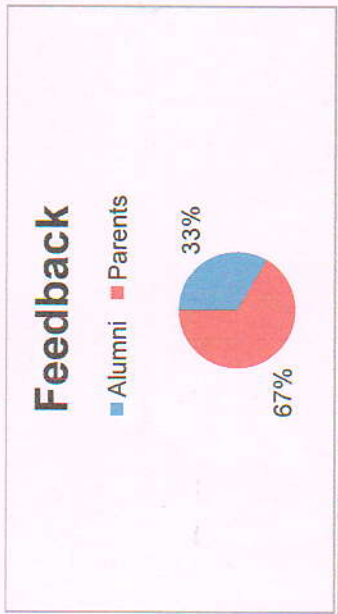

## Feedback Report by Alumni/ Parents, Session 2022-23

Principal  
 Purbasthali College  
 Parulia, Purba Bardhaman.

## Feedback from Alumni / Parents on College

Session- 2022-23

Name of the Department of the Alumni/Student- Philosophy

Programme- B.A. Hons. / Gen

Give your opinion without any bias and prejudice. Select the options wisely; choose A or B or C or D or E depending on whether you agree or not with the statements given below. A=Totally Agree (সম্পূর্ণ একমত) B=Somewhat Agree (কিছুটা একমত) C=Can not Say (জানিনা) D=Do not Agree (একমত না) E = Totally Disagree (সম্পূর্ণ অসম্মত)