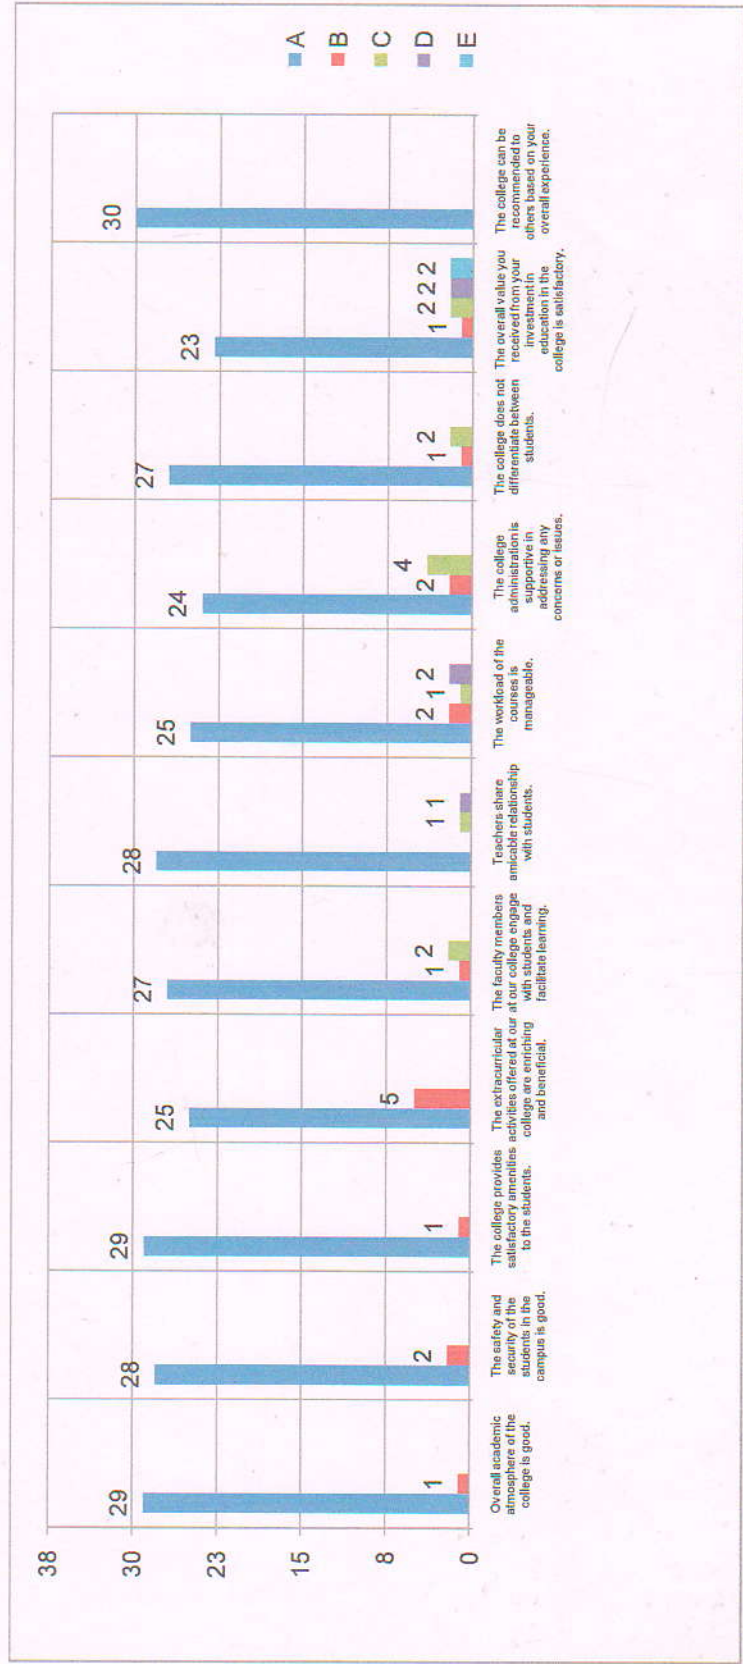

## Feedback Report by Alumni/ Parents, Session 2022-23

Principal  
 Purbasthali College  
 Parulia, Purba Bardhaman.