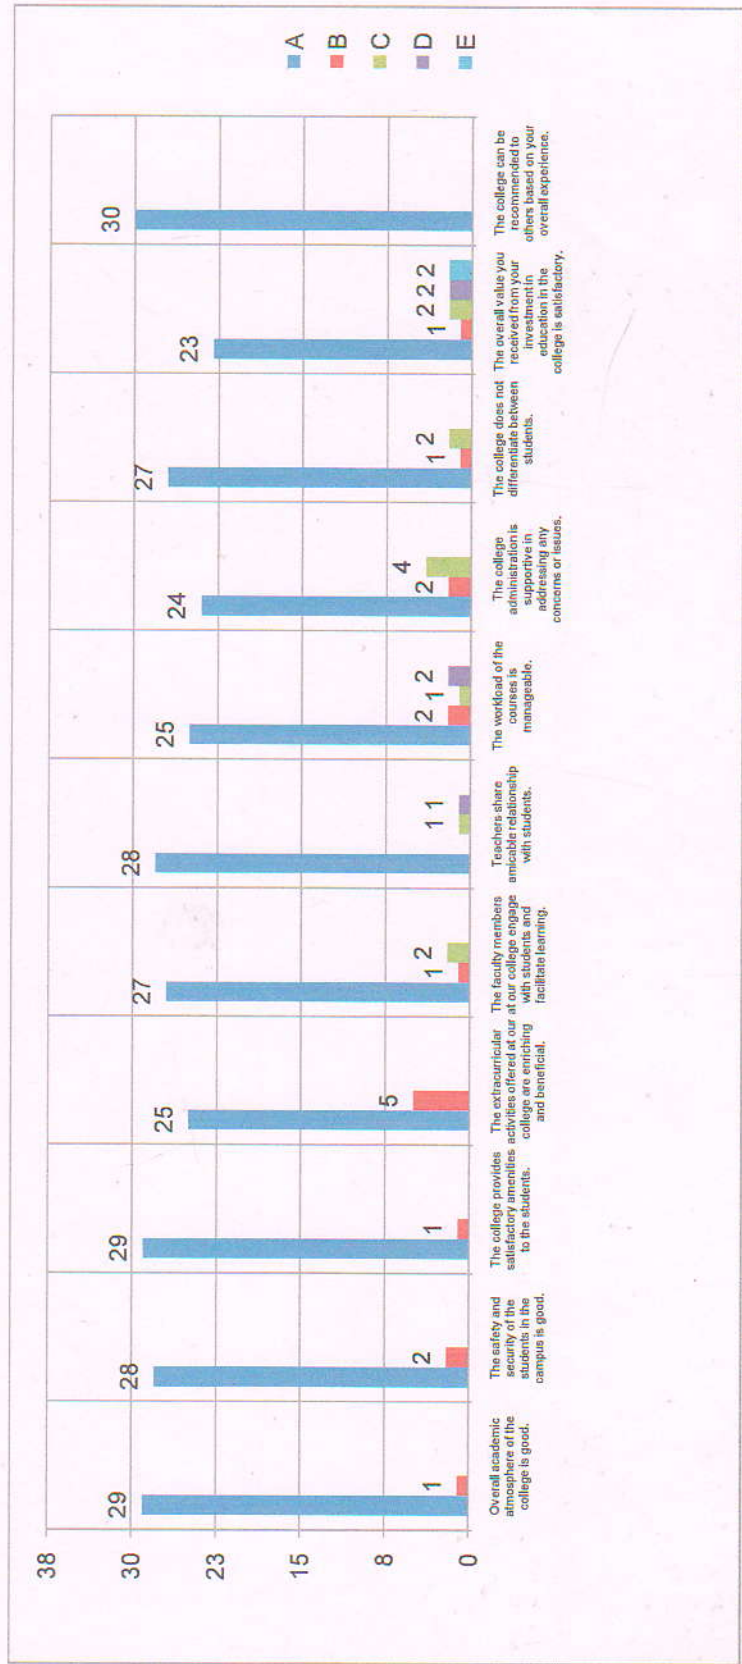

Feedback Report by Alumni/ Parents, Session 2022-23

Principal
Purbasthali College
Parulia, Purba Bardhaman.