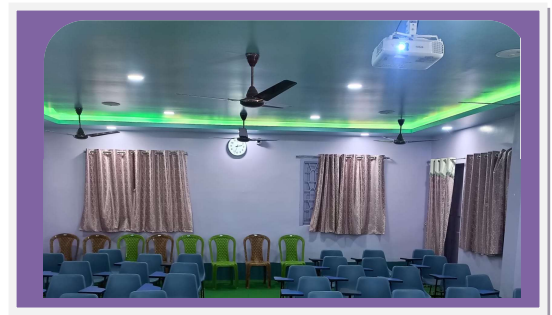

Class Room

Class Room

Smart Class room

Smart Class Room

1

Smart Class Room 2

Parulia, West Bengal, India

C8V8+7C3, College Rd, Parulia, West Bengal 713513, India

Lat 23.443458°

Long 88.315882°

25/08/22 12:34 PM

Smart Class Room 3

Smart Class Room 4

VIVEKANANDA SEMINAR HALL

RABINDRA SEMINAR HALL

Language Laboratory

20/05/23 02:17 PM GMT +05:30

Computer Centre

Office room

Record Room

Principal room

IQAC Room

Examination Control room

Cultural Facilities